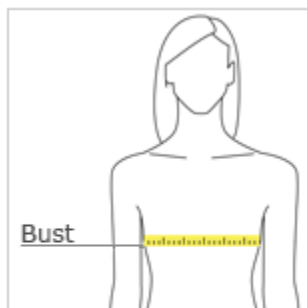

MEN'S

CHEST WIDTH

Measure under the arm and around the fullest part of the chest with arms down, keeping tape horizontal.

SIZE CHART

	XS	S	M	L	XL	2XL	3XL	4XL
Chest	32-34	35-37	38-40	41-43	44-46	47-49	50-53	54-57

WOMEN'S

BUST

Measure under the arm and around the fullest part of the bust with arms down, keeping tape horizontal.

SIZE CHART

	XS	S	M	L	XL	XXL	3XL	4XL
Size	2	4/6	8/10	12/14	16/18	20/22	24/28	28/30
Bust	32-34	35-36	37-38	39-41	42-44	45-47	48-51	52-55