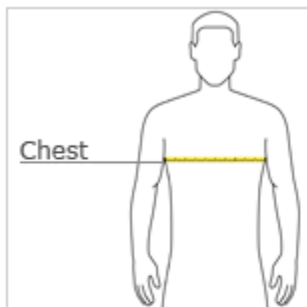

MEN'S

CHEST WIDTH

Measure under the arm and around the fullest part of the chest with arms down, keeping tape horizontal.

SIZE CHART

	XS	S	M	L	XL	2XL	3XL	4XL
Chest	32-34	35-37	38-40	41-43	44-46	47-49	50-53	54-57

WOMEN'S

BUST

Measure under the arm and around the fullest part of the bust with arms down, keeping tape horizontal.

SIZE CHART

	XS	S	M	L	XL	XXL	3XL	4XL
Size	2	4/6	8/10	12/14	16/18	20/22	24/28	28/30
Bust	32-34	35-36	37-38	39-41	42-44	45-47	48-51	52-55